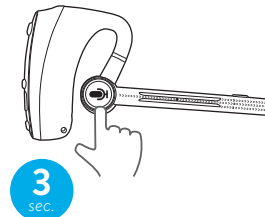

STEP 1
 Pairing
 Red and blue leds alternately blink

STEP 2
 Connected (phone connected)
 Blue led flashing for 3 sec.

USING WITH A SMARTPHONE

- 1 CLICK : Answer a phone call
- 2 CLICK: End a phone call

PTT

CUSTOMIZABLE BUTTON

Control customizable through the APP

Reject a phone call