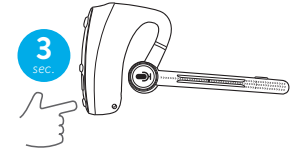

POWER ON

Power On
 Steady blue led for 3 sec.

POWER OFF

Power Off
 Steady red led for 3 sec.

VOLUME

Bop (Min/Max vol beep)

VOICE CALL

PAIRING WITH A SMARTPHONE

STEP 1
 Pairing
 Red and blue leds alternately blink

STEP 2
 Connected (phone connected)
 Blue led flashing for 3 sec.

USING WITH A SMARTPHONE

- 1 CLICK : Answer a phone call
- 2 CLICK: End a phone call

PTT