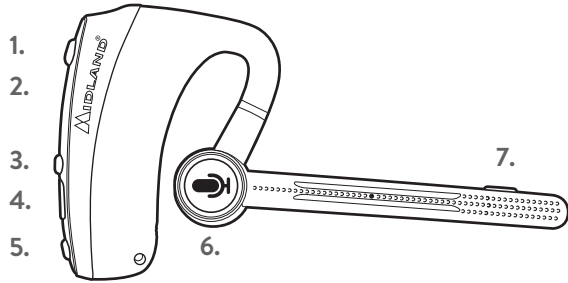

DUAL HEADSET OVERVIEW