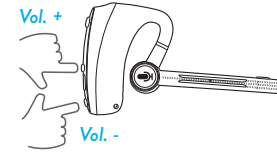

For information about the warranty please visit
midlandeuropa.com

QUICK GUIDE

EN

DUAL HEADSET OVERVIEW

1. Power ON/OFF – 3 sec.
2. LED
3. Vol +
4. Recharge through USB; FW upgrade
5. Vol -
6. PTT
7. Customizable button

POWER ON

Power On
 Steady blue led for 3 sec.

POWER OFF

Power Off
 Steady red led for 3 sec.

VOLUME

Bop (Min/Max vol beep)

VOICE CALL

PAIRING WITH A SMARTPHONE

STEP 1
 Pairing
 Red and blue leds alternately blink

STEP 2
 Connected (phone connected)
 Blue led flashing for 3 sec.

USING WITH A SMARTPHONE

- 1 CLICK : Answer a phone call
- 2 CLICK: End a phone call

PTT