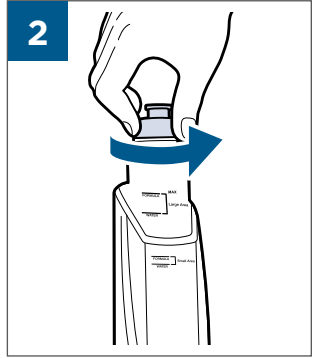

..... 7-8

..... 9

..... 10

..... 11

A

B

⚡  ✓	
BATTERY STATUS	LIGHT STATUS
100% - 67%	
66% - 33%	
32% - 10%	
> 10%	
0%	

BISSELL Multi-Surface, BISSELL Wood Floor