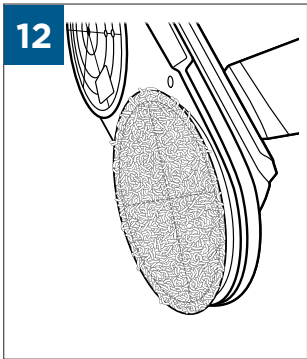

..... 7-8

..... 9

..... 10

..... 11

A

B

⚡  ✓	
BATTERY STATUS	LIGHT STATUS
100% - 67%	
66% - 33%	
32% - 10%	
> 10%	
0%	

BISSELL Multi-Surface, BISSELL Wood Floor