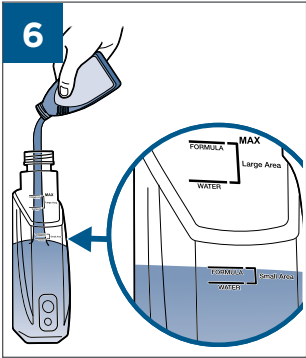

..... 7-8

..... 9

..... 10

..... 11

A

B

⚡  ✓	
BATTERY STATUS	LIGHT STATUS
100% - 67%	
66% - 33%	
32% - 10%	
> 10%	
0%	

BISSELL Multi-Surface, BISSELL Wood Floor