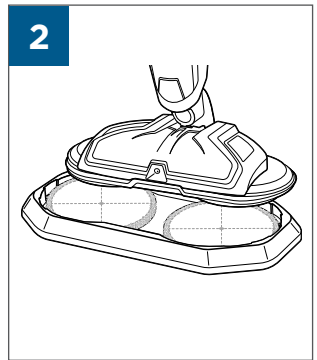

..... 7-8

..... 9

..... 10

..... 11

A

B

⚡  ✓	
BATTERY STATUS	LIGHT STATUS
100% - 67%	
66% - 33%	
32% - 10%	
> 10%	
0%	

BISSELL Multi-Surface, BISSELL Wood Floor