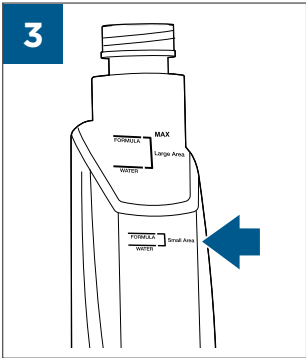

..... 7-8

..... 9

..... 10

..... 11

A

B

⚡  ✓	
BATTERY STATUS	LIGHT STATUS
100% - 67%	
66% - 33%	
32% - 10%	
> 10%	
0%	

BISSELL Multi-Surface, BISSELL Wood Floor