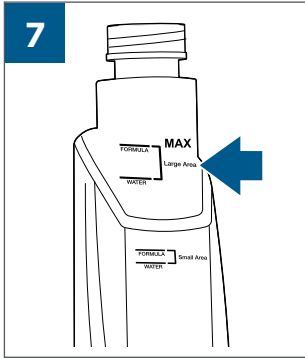

..... 7-8

..... 9

..... 10

..... 11

A

B

⚡  ✓	
BATTERY STATUS	LIGHT STATUS
100% - 67%	
66% - 33%	
32% - 10%	
> 10%	
0%	

BISSELL Multi-Surface, BISSELL Wood Floor