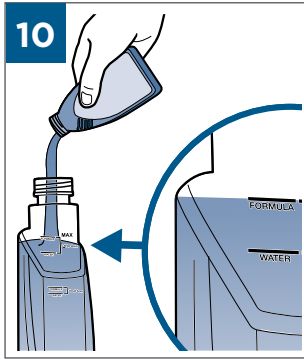

..... 7-8

..... 9

..... 10

..... 11

A

B

⚡  ✓	
BATTERY STATUS	LIGHT STATUS
100% - 67%	
66% - 33%	
32% - 10%	
> 10%	
0%	

BISSELL Multi-Surface, BISSELL Wood Floor