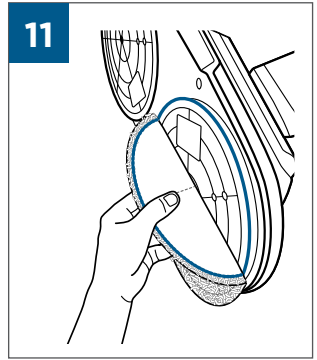

..... 7-8

..... 9

..... 10

..... 11

A

B

⚡  ✓	
BATTERY STATUS	LIGHT STATUS
100% - 67%	
66% - 33%	
32% - 10%	
> 10%	
0%	

BISSELL Multi-Surface, BISSELL Wood Floor