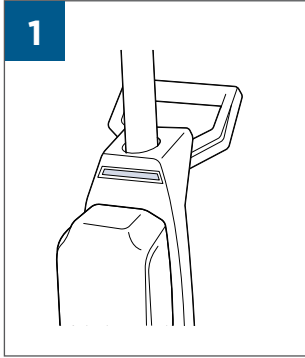

..... 7-8

..... 9

..... 10

..... 11

A

B

⚡  ✓	
BATTERY STATUS	LIGHT STATUS
100% - 67%	
66% - 33%	
32% - 10%	
> 10%	
0%	

BISSELL Multi-Surface, BISSELL Wood Floor