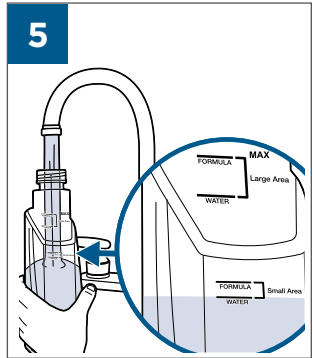

..... 7-8

..... 9

..... 10

..... 11

A

B

⚡  ✓	
BATTERY STATUS	LIGHT STATUS
100% - 67%	
66% - 33%	
32% - 10%	
> 10%	
0%	

BISSELL Multi-Surface, BISSELL Wood Floor