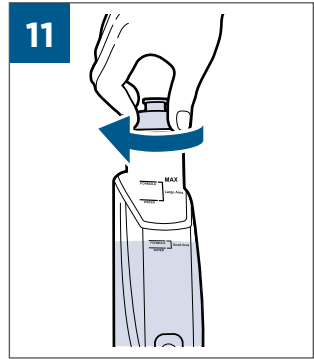

..... 7-8

..... 9

..... 10

..... 11

A

B

⚡  ✓	
BATTERY STATUS	LIGHT STATUS
100% - 67%	
66% - 33%	
32% - 10%	
> 10%	
0%	

BISSELL Multi-Surface, BISSELL Wood Floor