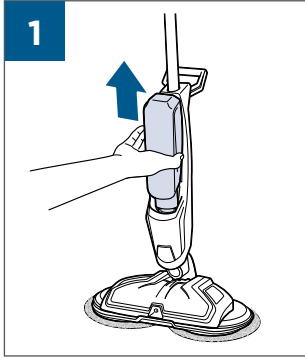

..... 7-8

..... 9

..... 10

..... 11

A

B

⚡  ✓	
BATTERY STATUS	LIGHT STATUS
100% - 67%	
66% - 33%	
32% - 10%	
> 10%	
0%	

BISSELL Multi-Surface, BISSELL Wood Floor