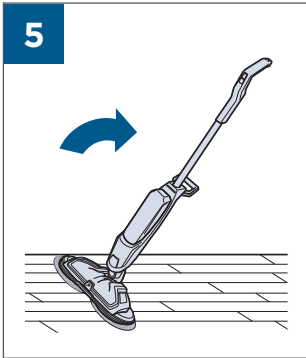

..... 7-8

..... 9

..... 10

..... 11

A

B

⚡  ✓	
BATTERY STATUS	LIGHT STATUS
100% - 67%	
66% - 33%	
32% - 10%	
> 10%	
0%	

BISSELL Multi-Surface, BISSELL Wood Floor