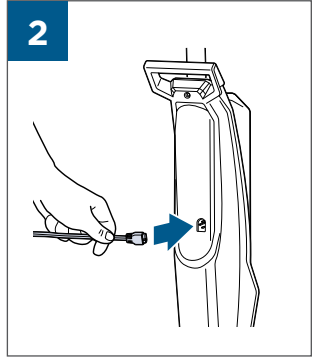

..... 7-8

..... 9

..... 10

..... 11

A

B

⚡  ✓	
BATTERY STATUS	LIGHT STATUS
100% - 67%	
66% - 33%	
32% - 10%	
> 10%	
0%	

BISSELL Multi-Surface, BISSELL Wood Floor