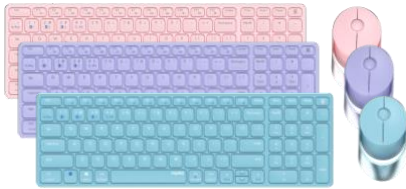

Multi-mode Wireless Ultra-slim Combo Set

9750M

Multi-mode wireless connection

Instant switch among multiple devices

Ultra-slim design with aluminum alloy base

Adjustable 1600 DPI sensor

Eco-friendly rechargeable battery (keyboard)

Multi-mode Wireless Ultra-slim Combo Set

9750M

This ultra-slim desktop set combines premium materials with an elegant compact design yet featuring a numpad. Boasting a solid aluminum alloy base, the keyboard's housing is not only robust and sturdy – it also adds a touch of style to any desk setup. 9750M is not only advanced in design but also in functionality. It features Rapoo's multi-mode wireless connection– via reliable 2.4 GHz wireless transmission, Bluetooth 3.0, and Bluetooth 5.0 –

enabling you to connect simultaneously to multiple devices and change (pair automatically) among them. The mouse in this set features a high-performance optical sensor, fully adjustable from 600 to 1600 DPI, and a silent click. To top it off, the keyboard features an eco-friendly rechargeable battery so you can enjoy complete wireless freedom.

▶ Ultra-slim design with aluminum alloy

Slimline, durable, compact yet with numpad: The ultra-slim design makes this keyboard a real eye-catcher while the anodized aluminum housing offers stability and durability.